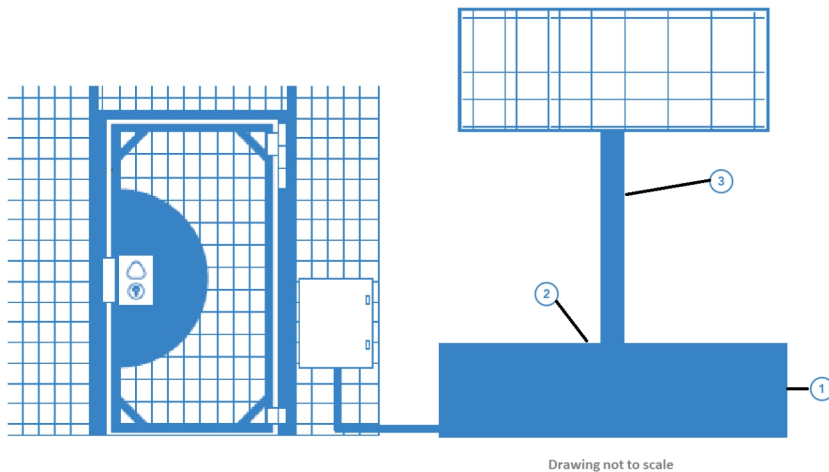

Solar is the ideal solution for sports venues looking to utilise Premium, but without the necessary power supply. Convenient, cost-effective and sustainable.

FEATURES

Peak Power	335W
Maximum Voltage	34.7V
Maximum Current	9.7A
Dimensions	1686mm x 1000mm x 69mm
Weight	2.9kg
Mounting Height	4 Metres
Operating Temp.	-40C +85C
Tempered Glass Thickness	4mm

1. CUSTOMISABLE MOUNTING

Surface-mounted, the Solar system is installed close to the gate with the best exposure to sunlight. Further adjustment to the panel's angle and rotation can be made during installation.