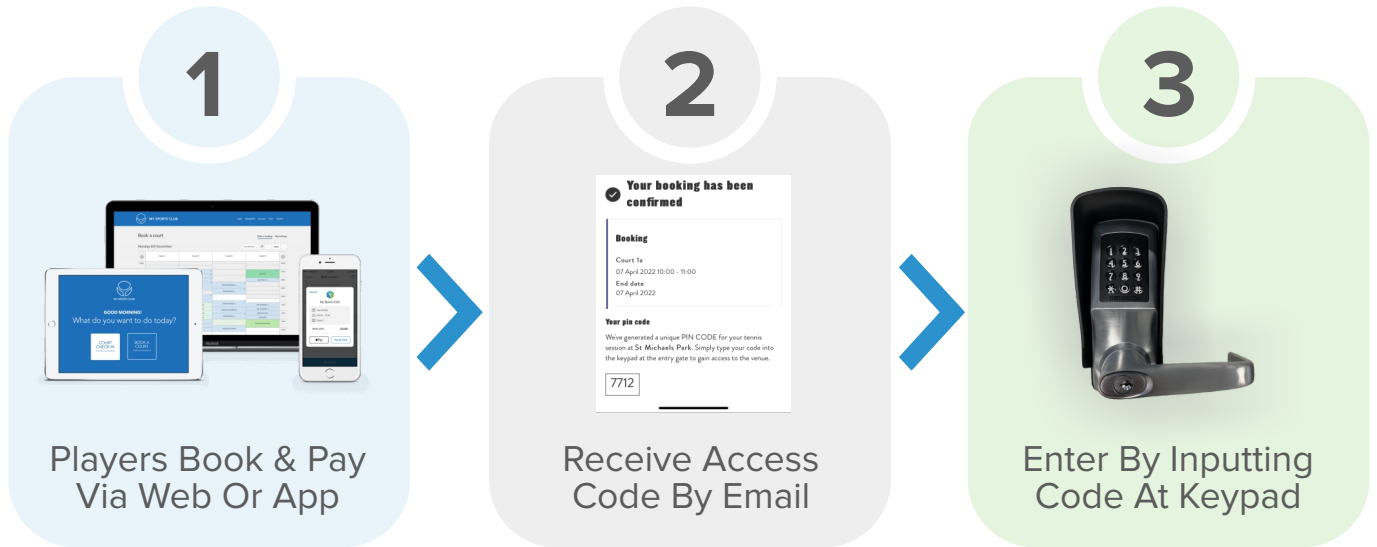

3 EXITING THE COURT

Turn the handle located on the gate - no pins or cards are needed to exit a gate.

4 PROTECTIVE SHROUD

Fitted with a protective shroud, the keypad and lockset are shielded from the elements.

5 SELF CLOSER

An automatic closer is fitted as part of every installation, ensuring security at the gate is maintained.

6 LIGHTING CONTROL BOLT-ON (optional)

Utilising existing technology, our SmartAccess Lighting solution can integrate with your existing system to offer automated lighting with any court booking.

Real-time Reporting

Multi-venue

Increased Revenue

Resource Control

Easy Access

Safe & Secure

| FEATURES | ENTRY | PREMIUM | PREMIUM SOLAR | LIGHTING |
|------------------------------|-------|---------|---------------|----------|
| BESPOKE UNIVERSAL FITMENT | ✓ | ✓ | ✓ | ✓ |
| SMARTGATE OPTION | ✓ | ✓ | ✓ | N/A |
| FLOODLIGHT CONTROL | ✗ | ✓ | ✓ | ✓ |
| SELF-POWERED | ✓ | ✗ | ✓ | ✗ |
| BOOKING PLATFORM INTEGRATION | ✓ | ✓ | ✓ | ✓ |
| DATE/TIME UNIQUE ACCESS PIN | ✓ | ✓ | ✓ | N/A |
| MEMBERS UNIQUE ACCESS PIN | ✗ | ✓ | ✓ | N/A |
| REPORTING AVAILABLE | ✗ | ✓ | ✓ | ✓ |
| REMOTE DIAGNOSTICS | ✗ | ✓ | ✓ | ✓ |
| ONLINE MANAGEMENT PORTAL | ✗ | ✓ | ✓ | ✓ |
| MANUAL KEY OVERRIDE | ✓ | ✓ | ✓ | N/A |
| SUPPORT DESK | ✓ | ✓ | ✓ | ✓ |
| SCHEDULED UNLOCK PERIODS | ✗ | ✓ | ✗ | N/A |

Real-time Reporting

Multi-venue

Increased Revenue

Resource Control

Easy Access

Safe & Secure