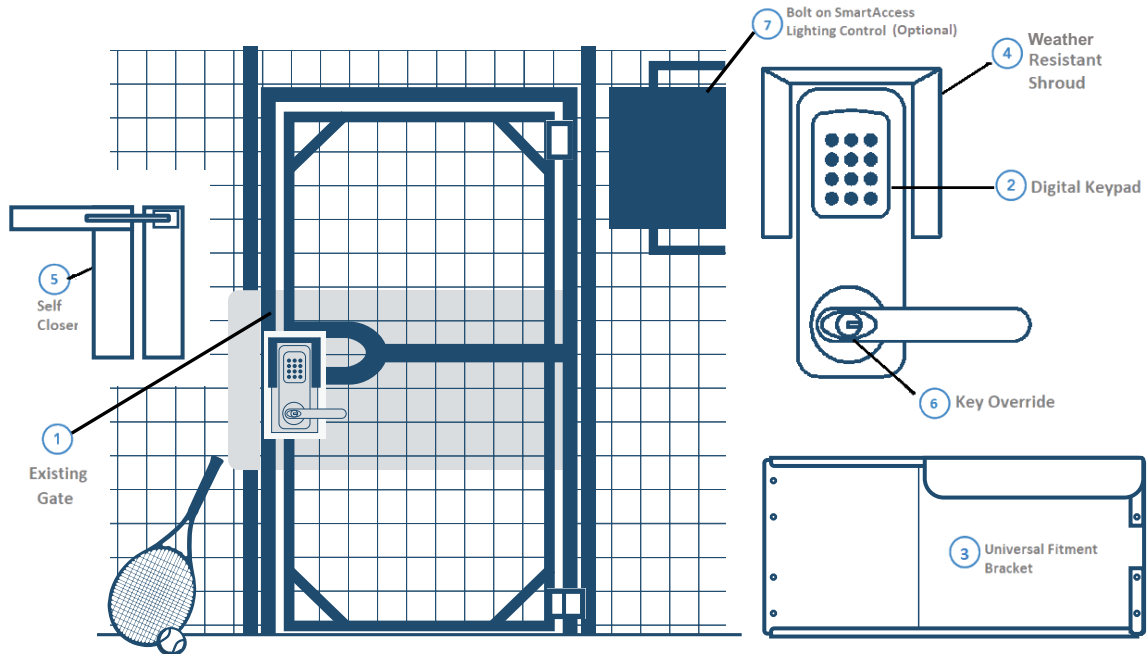

Taking the core gate access features of the Premium system, Entry allows sport venues with no power supply, or need for lighting, to improve access and security at their site.

1 INSTALLATION

Using our universal fitting enclosure, our SmartAccess team can fit the system to any existing court, pitch or track - saving the need to replace the whole gate.

2 GAINING ENTRY

Entry is gained via digital keypad situated outside of the court/pitch. Once the access code is entered, the lock releases and you are able to open the gate. In case of an emergency, there is a key override built into the lock on the outside of the gate. Just insert the key and turn to allow access.

3 EXITING THE COURT

Turn the handle located on the gate - no pins or cards are needed to exit a gate.

4 PROTECTIVE SHROUD

Fitted with a protective shroud, the keypad and lockset are shielded from the elements.